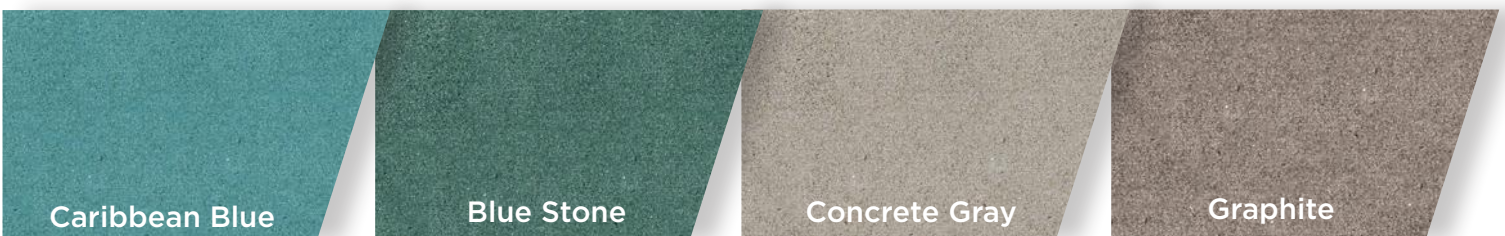

C² Color Hard

One step color & densifier for interior and exterior concrete floors

CRETE COLORS
INTERNATIONAL

* Recommended for interior use only.

The colors on this page are for representation only. Color results cannot be guaranteed. Actual colors may vary. Test samples must be applied